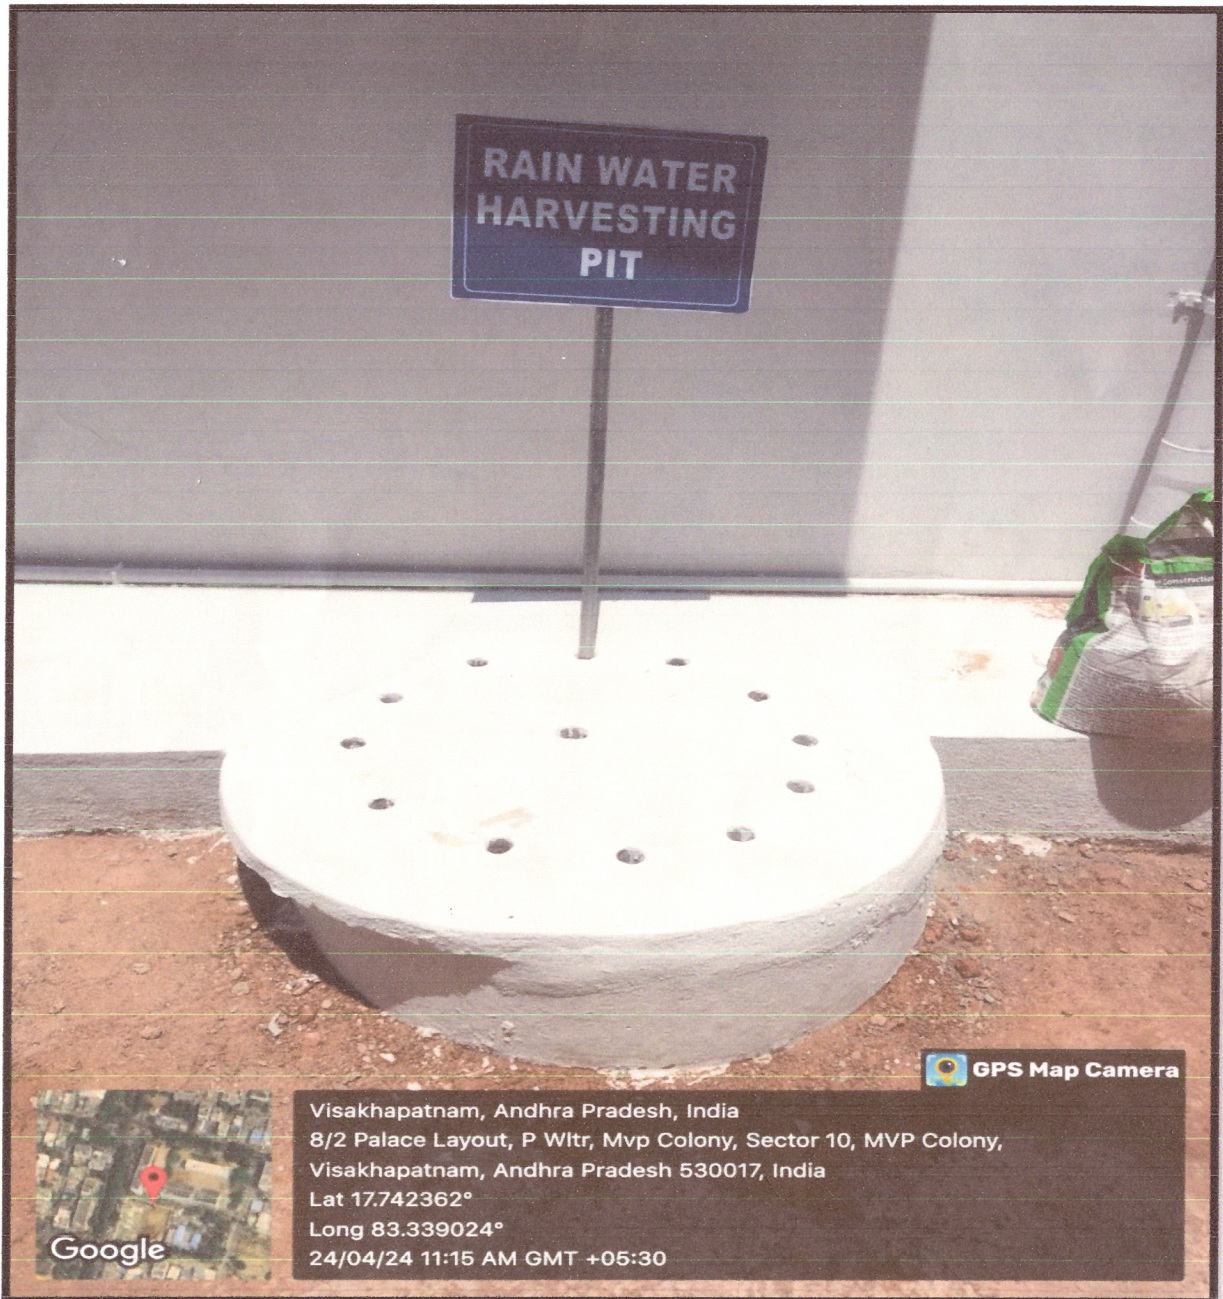

SAMATA DEGREE COLLEGE

Affiliated to Andhra University & Approved by AICTE

An ISO 9001 : 2015 Certified Institution
Sector – 10, MVP Colony, Visakhapatnam – 530 017. (A.P.)

alwar das group
since 1979
free mind through education

RAIN HARVESTING PIT

Director & I/C Principal

Director
SAMATA DEGREE COLLEGE
M.V.P. COLONY, VISAKHAPATNAM-17