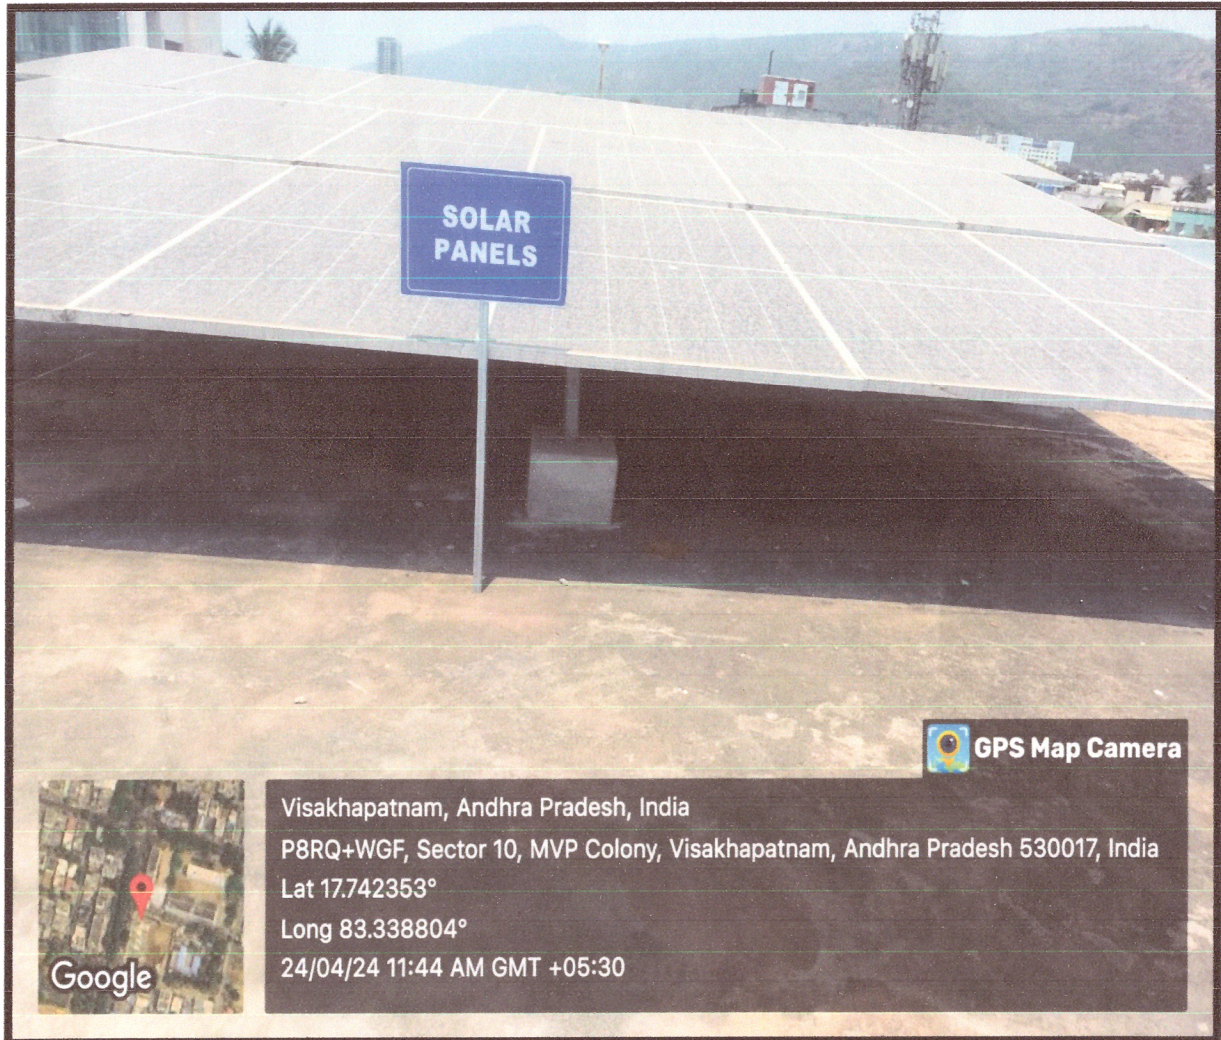

SAMATA DEGREE COLLEGE

Affiliated to Andhra University & Approved by AICTE

An ISO 9001 : 2015 Certified Institution
Sector – 10, MVP Colony, Visakhapatnam – 530 017. (A.P.)

SOLAR PANELS

Director & I/C Principal

(Handwritten signature)
DIRECTOR
SAMATA DEGREE COLLEGE
M.V.P. Colony, VISAKHAPATNAM